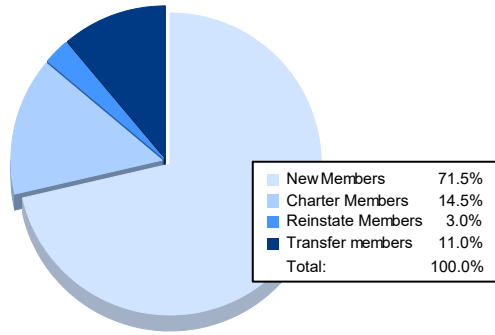

Year	New Clubs	Dropped Clubs	Gain/ Loss Clubs	New Members	Charter Members	Reinstate Members	Transfer Members	Total Member Added	Total Members Dropped	Gain/ Loss Members
2016-2017	0	1	-1	136	1	6	14	157	193	-36
2017-2018	0	4	-4	128	2	8	25	163	210	-47
2018-2019	0	1	-1	124	2	8	19	153	195	-42
2019-2020	1	0	1	105	26	4	12	147	161	-14
2020-2021	1	1	0	143	29	6	22	200	193	7
<b>Average</b>	<b>0</b>	<b>1</b>	<b>-1</b>	<b>127</b>	<b>12</b>	<b>6</b>	<b>18</b>	<b>164</b>	<b>190</b>	<b>-26</b>

### Membership Composition June 2021 Cumulative