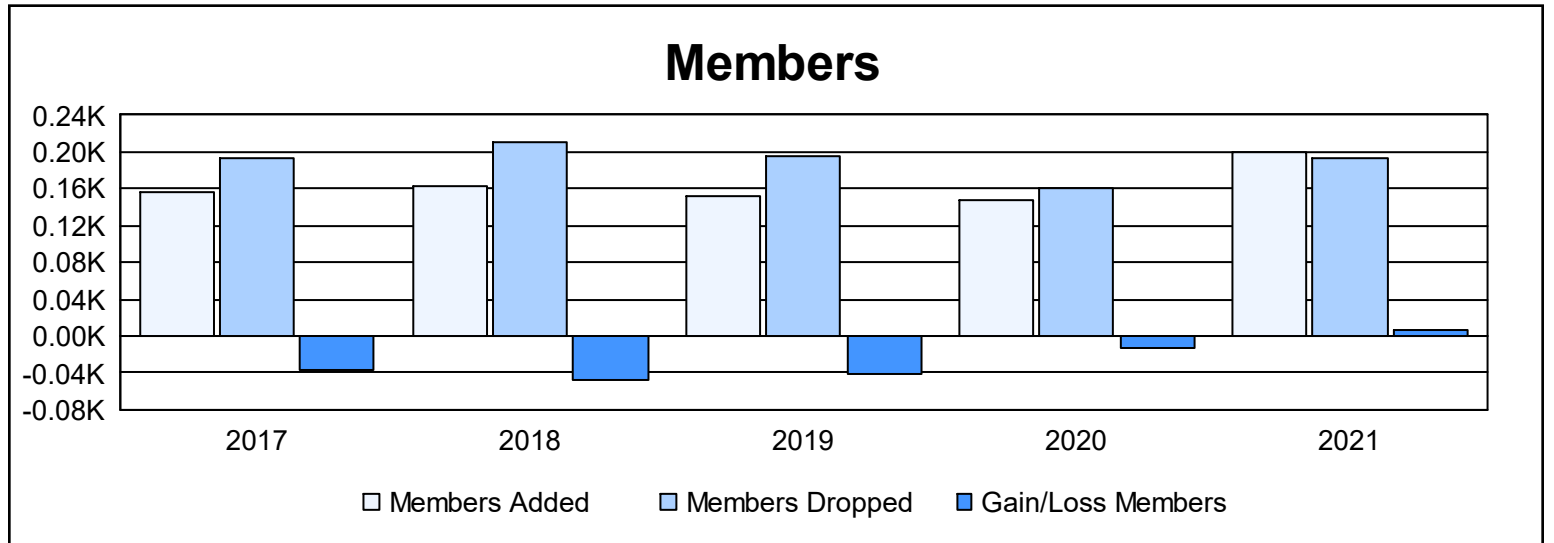

Year	New Clubs	Dropped Clubs	Gain/ Loss Clubs	New Members	Charter Members	Reinstate Members	Transfer Members	Total Member Added	Total Members Dropped	Gain/ Loss Members
2016-2017	0	1	-1	136	1	6	14	157	193	-36
2017-2018	0	4	-4	128	2	8	25	163	210	-47
2018-2019	0	1	-1	124	2	8	19	153	195	-42
2019-2020	1	0	1	105	26	4	12	147	161	-14
2020-2021	1	1	0	143	29	6	22	200	193	7
<b>Average</b>	<b>0</b>	<b>1</b>	<b>-1</b>	<b>127</b>	<b>12</b>	<b>6</b>	<b>18</b>	<b>164</b>	<b>190</b>	<b>-26</b>

### Membership Composition June 2021 Cumulative