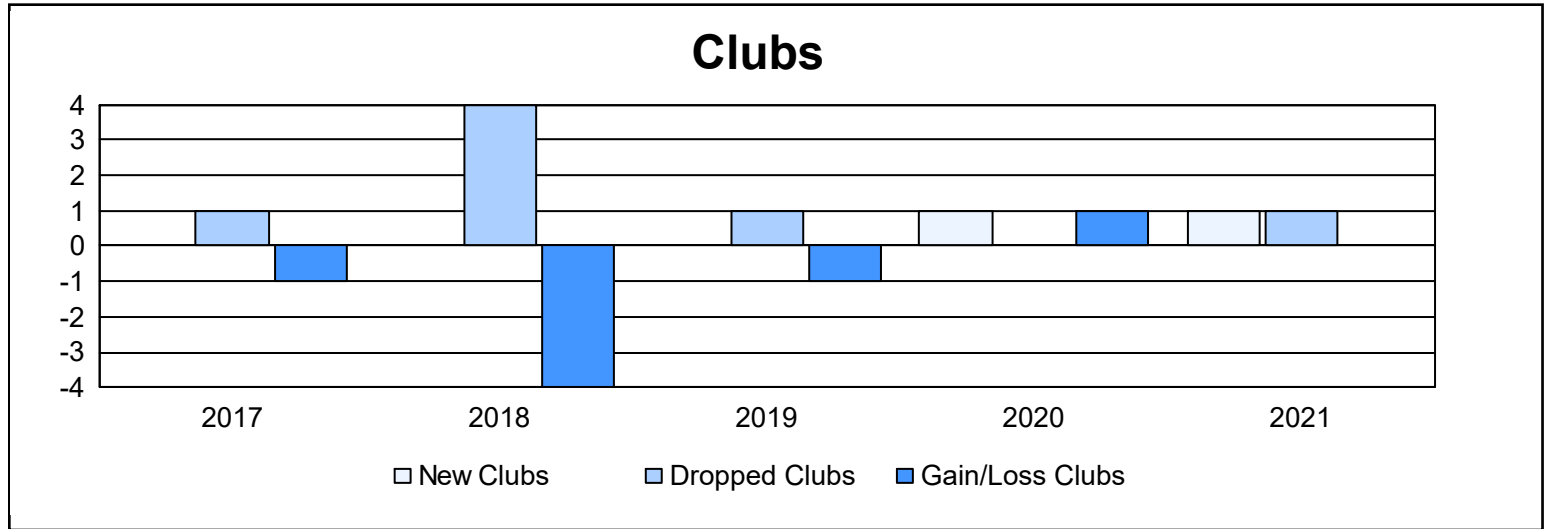

Year	New Clubs	Dropped Clubs	Gain/ Loss Clubs	New Members	Charter Members	Reinstate Members	Transfer Members	Total Member Added	Total Members Dropped	Gain/ Loss Members
2016-2017	0	1	-1	136	1	6	14	157	193	-36
2017-2018	0	4	-4	128	2	8	25	163	210	-47
2018-2019	0	1	-1	124	2	8	19	153	195	-42
2019-2020	1	0	1	105	26	4	12	147	161	-14
2020-2021	1	1	0	143	29	6	22	200	193	7
<b>Average</b>	<b>0</b>	<b>1</b>	<b>-1</b>	<b>127</b>	<b>12</b>	<b>6</b>	<b>18</b>	<b>164</b>	<b>190</b>	<b>-26</b>

### Membership Composition June 2021 Cumulative